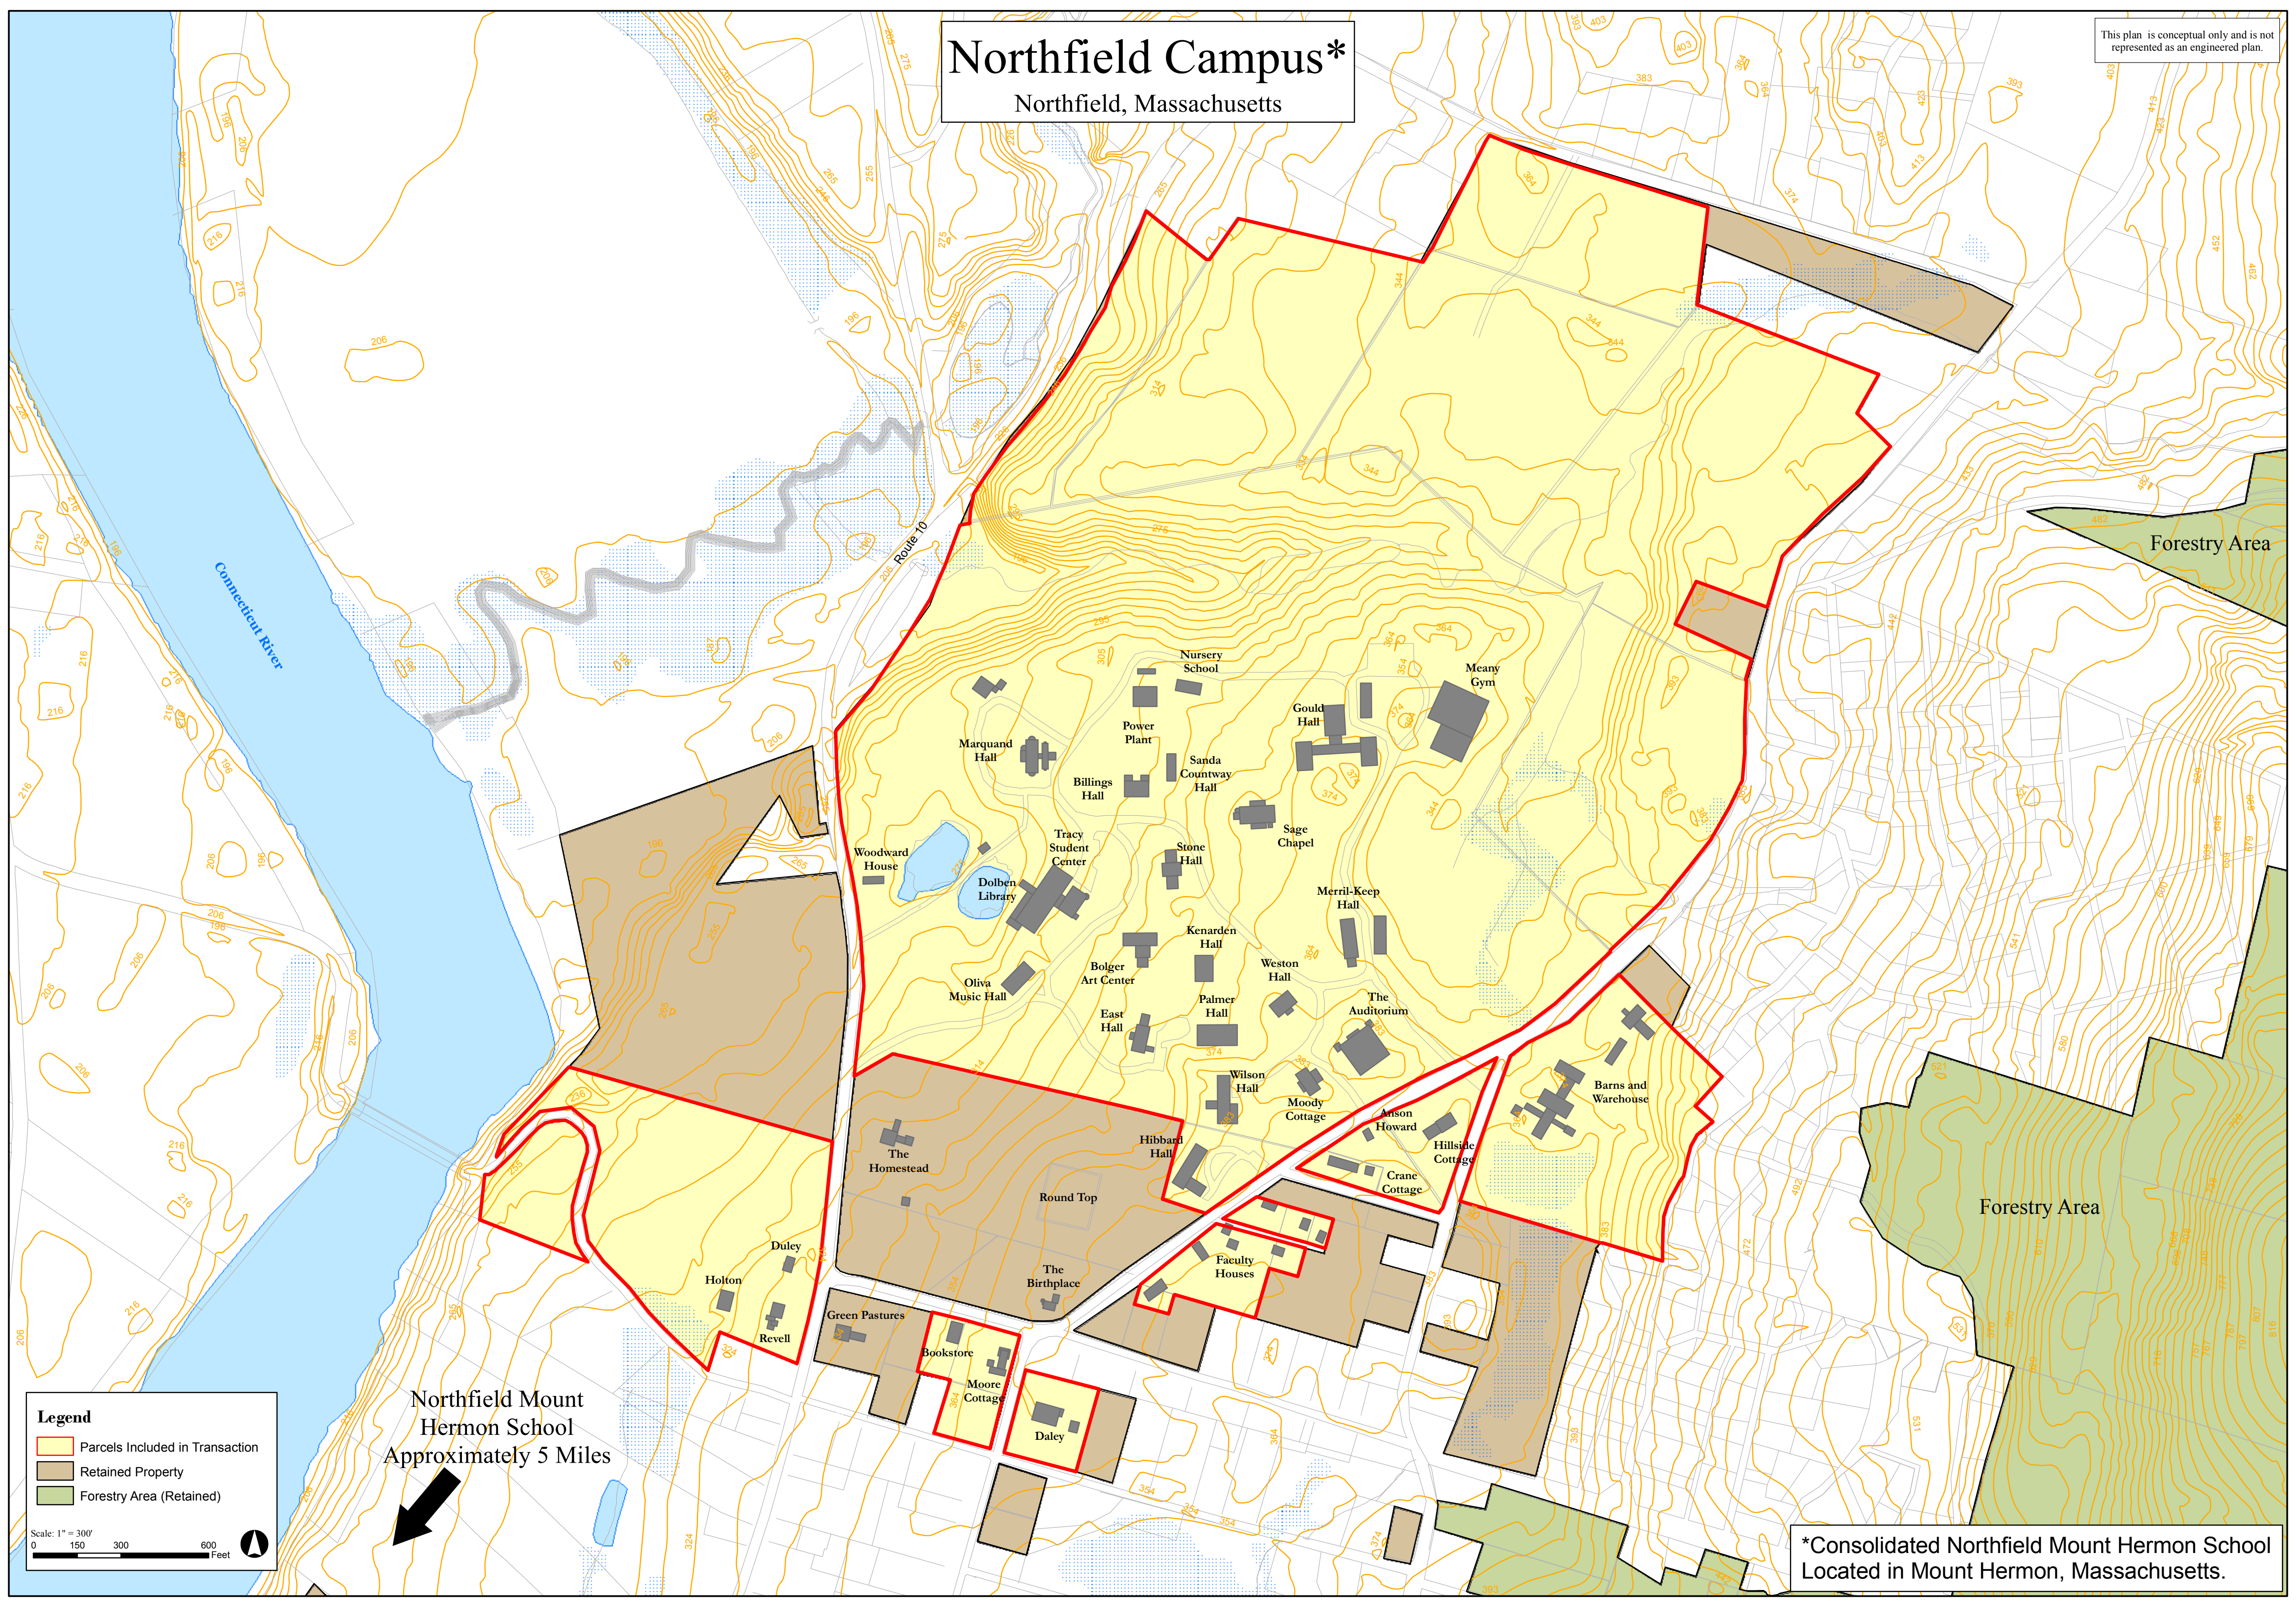

Northfield Campus*

Northfield, Massachusetts

This plan is conceptual only and is not represented as an engineered plan.

Legend

- Parcels Included in Transaction
- Retained Property
- Forestry Area (Retained)

Scale: 1" = 300'
0 150 300 600 Feet

Northfield Mount Hermon School
Approximately 5 Miles

*Consolidated Northfield Mount Hermon School
Located in Mount Hermon, Massachusetts.